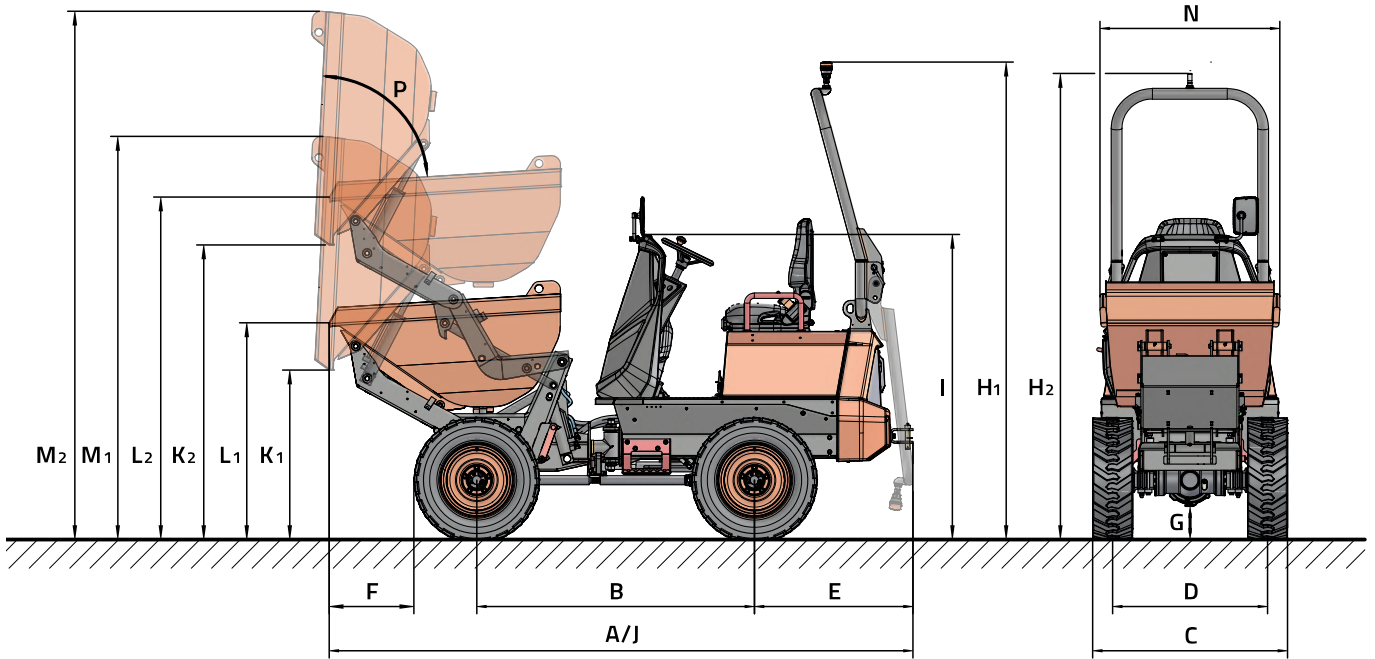

DIMENSIONS

DIMENSIONS (mm)	D101AEA COMPACT		D101AEA	
A	3260		3260	
B	1550		1550	
C	990		1085	
D	815		865	
E	885		885	
F	530		495	
G	145		185	
H	2640	2580	2675	2615
I	1680		1715	
J	3260		3260	
K	890	1590	940	1640
L	1165	1865	1215	1915
M	2225	2925	2260	2960
N	1000		1000	
DIMENSIONS (°)				
P	83		83	
	1 ▲	▲ 2	1 ▲	▲ 2

www.ausa.com

Products are subject to modifications without prior notice. Images throughout the spec sheet may refer to non-standard machines or non-available configurations depending on models.

AUSA's logo and corporate identity are property of the Company, they cannot be used without authorization.