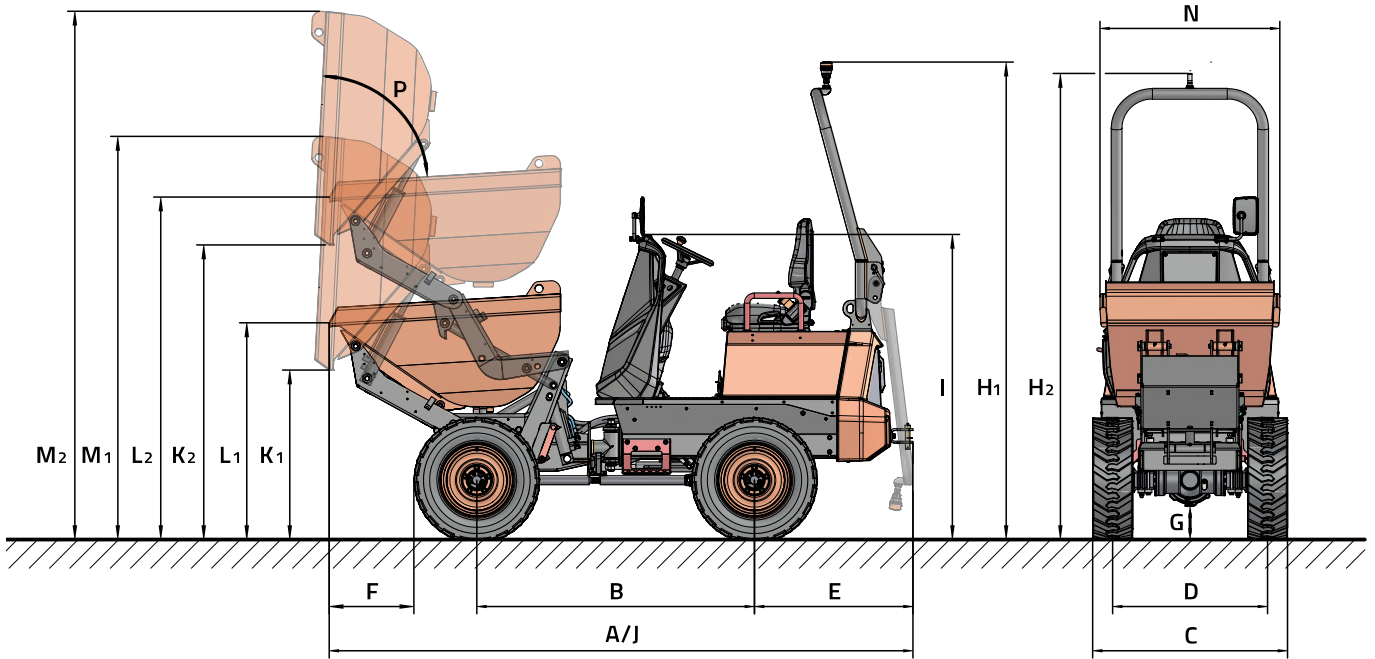

DIMENSIONS

DIMENSIONS (mm)	D101AEA COMPACT		D101AEA	
A	3260		3260	
B	1550		1550	
C	990		1083	
D	815		865	
E	885		885	
F	531		497	
G	144		186	
H	2639	2579	2673	2613
I	1679		1713	
J	3260		3260	
K	888	1588	939	1639
L	1163	1863	1214	1914
M	2224	2924	2258	2958
N	1000		1000	
DIMENSIONS (°)				
P	83		83	
	1 ▲	▲ 2	1 ▲	▲ 2

www.ausa.com

Products are subject to modifications without prior notice. Images throughout the spec sheet may refer to non-standard machines or non-available configurations depending on models.

AUSA's logo and corporate identity are property of the Company, they cannot be used without authorization.